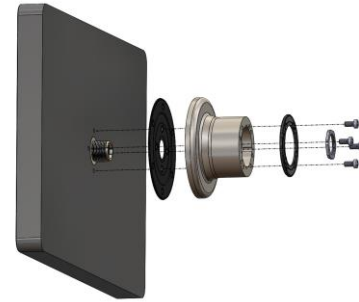

HMS700 Mounting

Parts overview

17. Dec. 2020
(Ku)

Tube

Wall

Multi

Table

Multi

Gooseneck

PoE

Cable

Tube Attachments for HMS705/707/710

Tube Attachments for HMS715/721

Wall Attachment for HMS705/707/710

Item: JSBRU003

Wall Attachment for HMS715/721

Item: JSBRU004

Multi-use Attachments for HMS705/707/710

Multi-use Attachments for HMS715/721

Table Stand for all HMS types

Item: JSBRU006

VESA Attachment for HMS types

Item: JSBRU005

or

Gooseneck Bracket for HMS705/707/710

Item: JSBRU007

PoE (Power over Ethernet) Injector - DIN rail mounting

Item: JSPOU0P1

LAN OUT PoE

LAN IN

Power Supply 18-32V DC

PoE (Power over Ethernet) Injector – Switchboard mounting