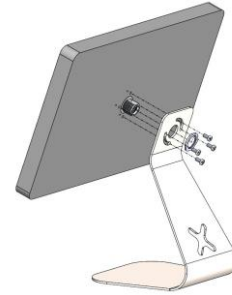

Item: JSBRU004

Multi-use Attachments for HMS705/707/710

Multi-use Attachments for HMS715/721

Table Stand for all HMS types

Item: JSBRU006

VESA Attachment for HMS types

Item: JSBRU005

or

Gooseneck Bracket for HMS705/707/710

Item: JSBRU007

PoE (Power over Ethernet) Injector - DIN rail mounting

Item: JSPOU0P1

LAN OUT PoE

LAN IN

Power Supply 18-32V DC

PoE (Power over Ethernet) Injector – Switchboard mounting