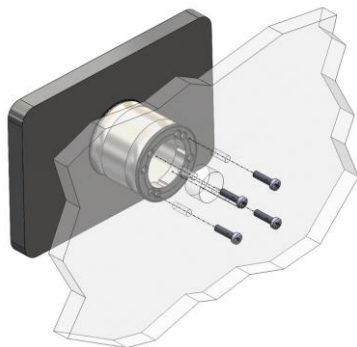

HMS700 Mounting

Parts overview

17. Dec. 2020
(Ku)

Tube

Wall

Multi

Table

Multi

Gooseneck

PoE

Cable

Tube Attachments for HMS705/707/710

Tube Attachments for HMS715/721

Wall Attachment for HMS705/707/710

Item: JSBRU003

Wall Attachment for HMS715/721

Item: JSBRU004

Multi-use Attachments for HMS705/707/710

Multi-use Attachments for HMS715/721

Table Stand for all HMS types

Item: JSBRU006

VESA Attachment for HMS types

Item: JSBRU005

or