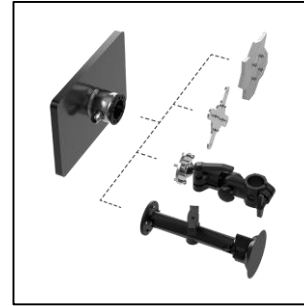

HMS700 Mounting

Parts overview

17. Dec. 2020
(Ku)

Tube

Wall

Multi

Table

Multi

Gooseneck

PoE

Cable

Tube Attachments for HMS705/707/710

Tube Attachments for HMS715/721

Wall Attachment for HMS705/707/710

Item: JSBRU003

Wall Attachment for HMS715/721