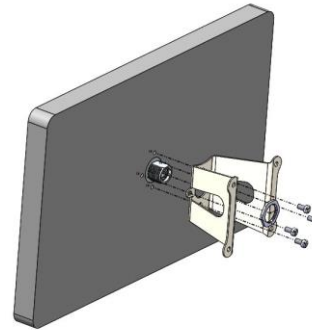

Item: JSBRU004

Multi-use Attachments for HMS705/707/710

Multi-use Attachments for HMS715/721

Table Stand for all HMS types

Item: JSBRU006

VESA Attachment for HMS types

Item: JSBRU005

or

Gooseneck Bracket for HMS705/707/710

Item: JSBRU007

PoE (Power over Ethernet) Injector - DIN rail mounting

Item: JSPOU0P1

LAN OUT PoE

LAN IN

Power Supply 18-32V DC

PoE (Power over Ethernet) Injector – Switchboard mounting