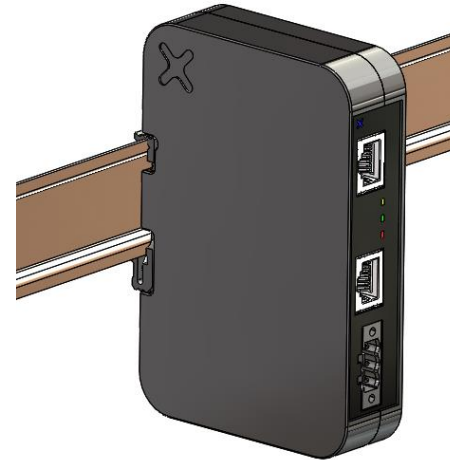

Item: JSBRU004

Multi-use Attachments for HMS705/707/710

Multi-use Attachments for HMS715/721

Table Stand for all HMS types

Item: JSBRU006

VESA Attachment for HMS types

Item: JSBRU005

or

Gooseneck Bracket for HMS705/707/710

Item: JSBRU007

PoE (Power over Ethernet) Injector - DIN rail mounting

Item: JSPOU0P1

LAN OUT PoE

LAN IN

Power Supply 18-32V DC

PoE (Power over Ethernet) Injector – Switchboard mounting