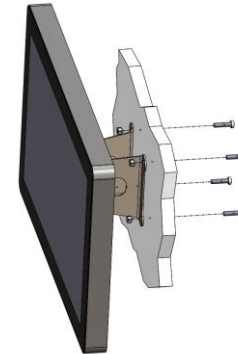

Item: JSBRU004

Multi-use Attachments for HMS705/707/710

Multi-use Attachments for HMS715/721

Table Stand for all HMS types

Item: JSBRU006

VESA Attachment for HMS types

Item: JSBRU005

or

Gooseneck Bracket for HMS705/707/710

Item: JSBRU007

PoE (Power over Ethernet) Injector - DIN rail mounting

Item: JSPOU0P1

LAN OUT PoE

LAN IN

Power Supply 18-32V DC

PoE (Power over Ethernet) Injector – Switchboard mounting