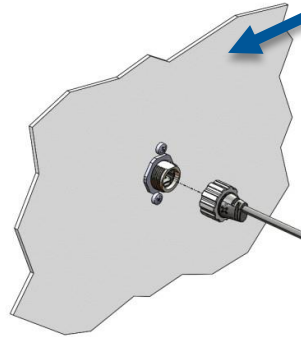

PoE (Power over Ethernet) Injector – Switchboard mounting

Item: JSPOU0P2

Switchboard