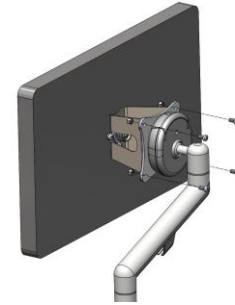

Item: JSBRU004

Multi-use Attachments for HMS705/707/710

Multi-use Attachments for HMS715/721

Table Stand for all HMS types

Item: JSBRU006

VESA Attachment for HMS types

Item: JSBRU005

or

Gooseneck Bracket for HMS705/707/710

Item: JSBRU007

PoE (Power over Ethernet) Injector - DIN rail mounting

Item: JSPOU0P1

LAN OUT PoE

LAN IN

Power Supply 18-32V DC

PoE (Power over Ethernet) Injector – Switchboard mounting