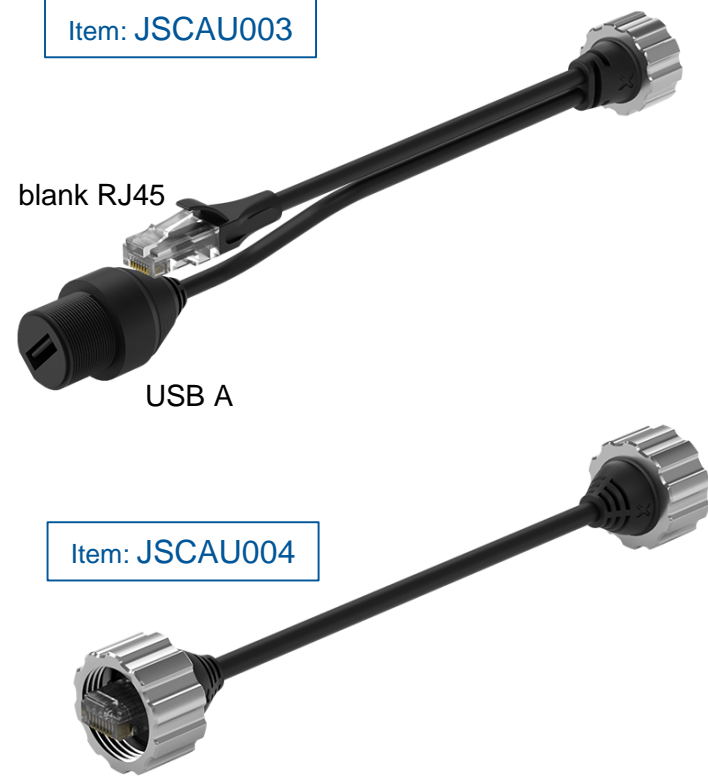

Gooseneck

PoE

Cable

Tube Attachments for HMS705/707/710

Tube Attachments for HMS715/721

Wall Attachment for HMS705/707/710

Item: JSBRU003

Wall Attachment for HMS715/721

Item: JSBRU004

Multi-use Attachments for HMS705/707/710

Multi-use Attachments for HMS715/721

Table Stand for all HMS types

Item: JSBRU006

VESA Attachment for HMS types

Item: JSBRU005

or

Gooseneck Bracket for HMS705/707/710

Item: JSBRU007

PoE (Power over Ethernet) Injector - DIN rail mounting

Item: JSPOU0P1

LAN OUT PoE

LAN IN

Power Supply 18-32V DC

PoE (Power over Ethernet) Injector – Switchboard mounting

Item: JSPOU0P2

Switchboard

PoE (Power over Ethernet) Cable, 5m

End