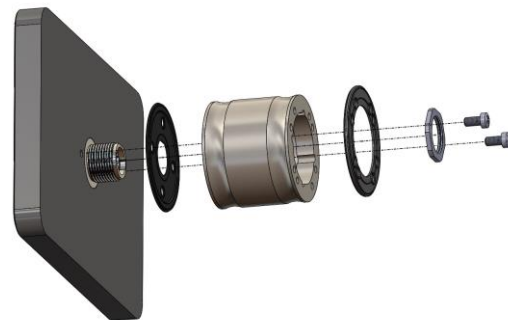

Gooseneck

PoE

Cable

Tube Attachments for HMS705/707/710

Tube Attachments for HMS715/721

Wall Attachment for HMS705/707/710

Item: JSBRU003

Wall Attachment for HMS715/721

Item: JSBRU004

Multi-use Attachments for HMS705/707/710

Multi-use Attachments for HMS715/721

Table Stand for all HMS types

Item: JSBRU006

VESA Attachment for HMS types

Item: JSBRU005

or

Gooseneck Bracket for HMS705/707/710

Item: JSBRU007

PoE (Power over Ethernet) Injector - DIN rail mounting

Item: JSPOU0P1

LAN OUT PoE

LAN IN

Power Supply 18-32V DC

PoE (Power over Ethernet) Injector – Switchboard mounting