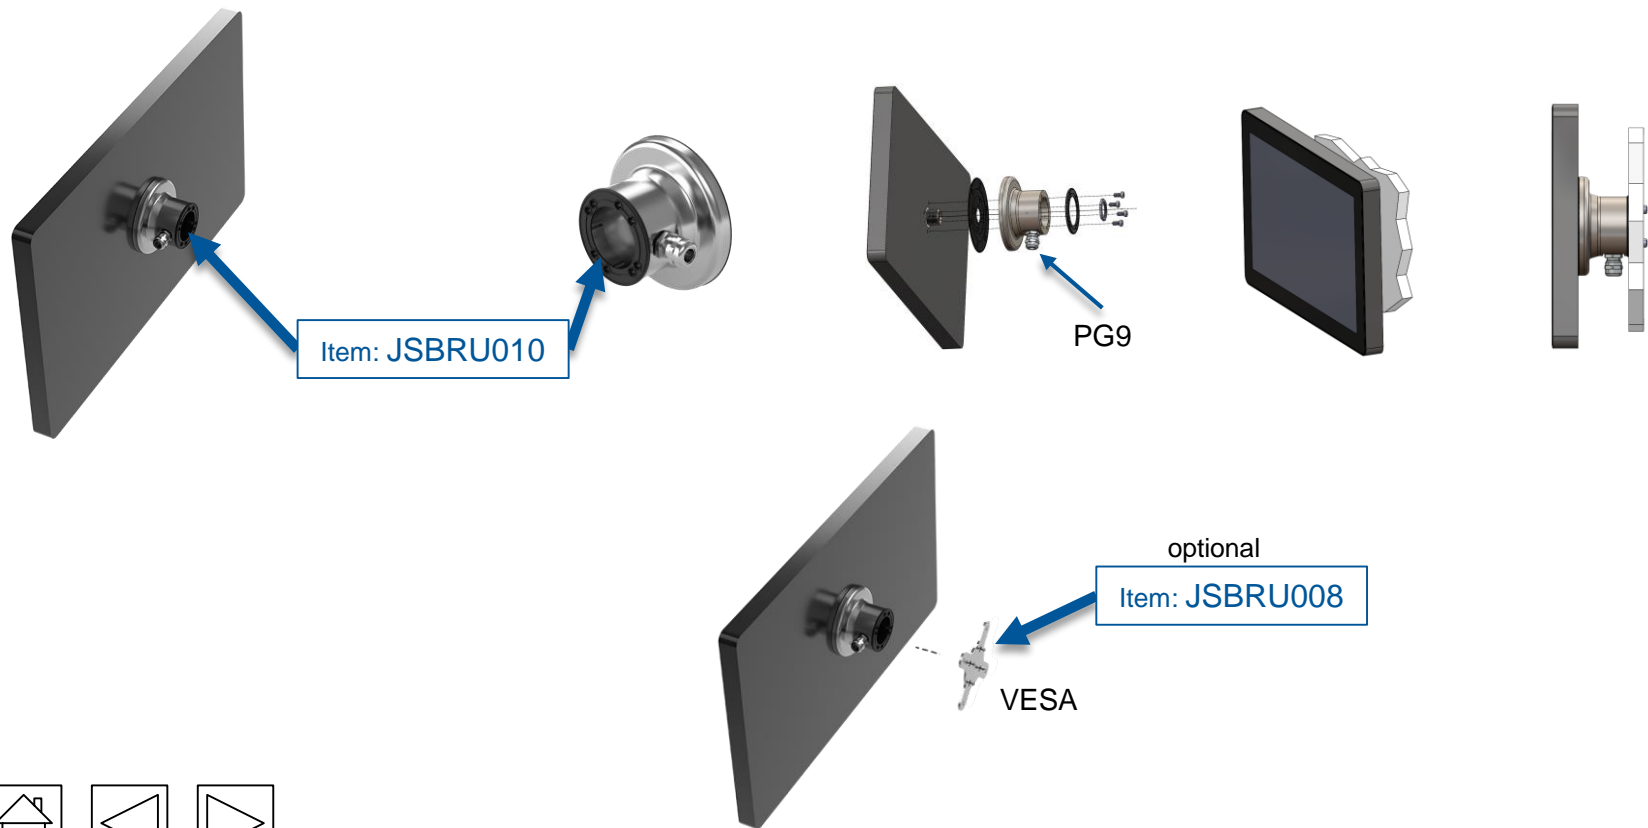

Gooseneck

PoE

Cable

Tube Attachments for HMS705/707/710

Tube Attachments for HMS715/721

Wall Attachment for HMS705/707/710

Item: JSBRU003

Wall Attachment for HMS715/721

Item: JSBRU004

Multi-use Attachments for HMS705/707/710

Multi-use Attachments for HMS715/721

Table Stand for all HMS types

Item: JSBRU006

VESA Attachment for HMS types

Item: JSBRU005

or

Gooseneck Bracket for HMS705/707/710

Item: JSBRU007

PoE (Power over Ethernet) Injector - DIN rail mounting

Item: JSPOU0P1

LAN OUT PoE

LAN IN

Power Supply 18-32V DC

PoE (Power over Ethernet) Injector – Switchboard mounting

Item: JSPOU0P2

Switchboard

PoE (Power over Ethernet) Cable, 5m

End