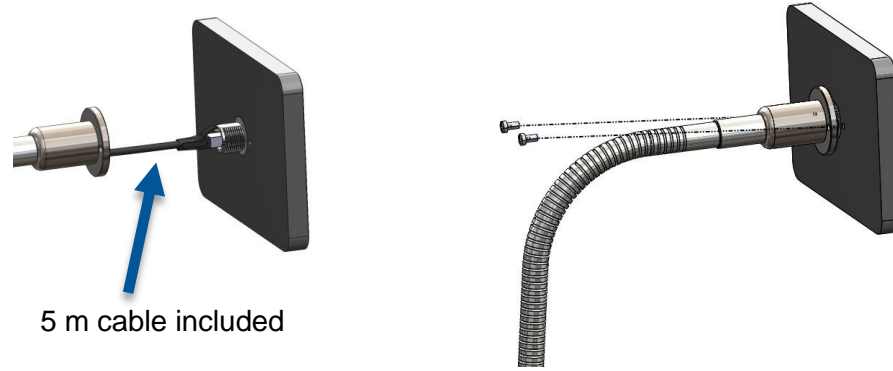

Gooseneck

PoE

Cable

Tube Attachments for HMS705/707/710

Tube Attachments for HMS715/721

Wall Attachment for HMS705/707/710

Item: JSBRU003

Wall Attachment for HMS715/721

Item: JSBRU004

Multi-use Attachments for HMS705/707/710

Multi-use Attachments for HMS715/721

Table Stand for all HMS types

Item: JSBRU006

VESA Attachment for HMS types

Item: JSBRU005

or

Gooseneck Bracket for HMS705/707/710

Item: JSBRU007

PoE (Power over Ethernet) Injector - DIN rail mounting

Item: JSPOU0P1

LAN OUT PoE

LAN IN

Power Supply 18-32V DC

PoE (Power over Ethernet) Injector – Switchboard mounting