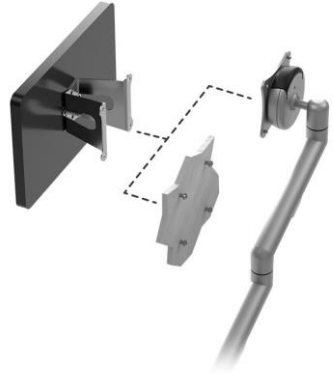

Gooseneck

PoE

Cable

Tube Attachments for HMS705/707/710

Tube Attachments for HMS715/721

Wall Attachment for HMS705/707/710

Item: JSBRU003

Wall Attachment for HMS715/721

Item: JSBRU004

Multi-use Attachments for HMS705/707/710

Multi-use Attachments for HMS715/721

Table Stand for all HMS types

Item: JSBRU006

VESA Attachment for HMS types

Item: JSBRU005

or

Gooseneck Bracket for HMS705/707/710

Item: JSBRU007

PoE (Power over Ethernet) Injector - DIN rail mounting

Item: JSPOU0P1

LAN OUT PoE

LAN IN

Power Supply 18-32V DC

PoE (Power over Ethernet) Injector – Switchboard mounting