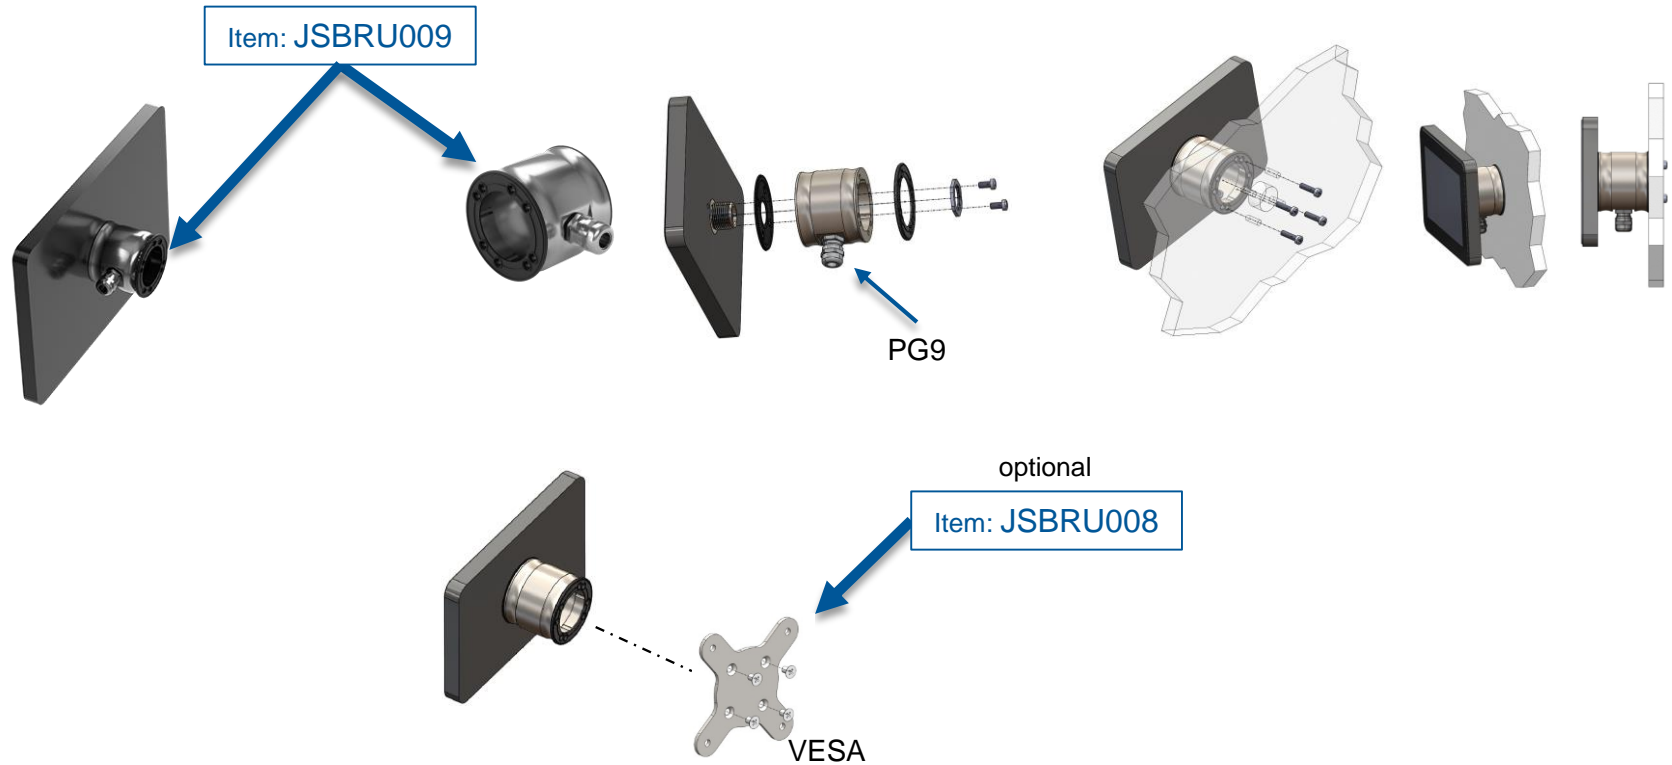

Gooseneck

PoE

Cable

Tube Attachments for HMS705/707/710

Tube Attachments for HMS715/721

Wall Attachment for HMS705/707/710

Item: JSBRU003

Wall Attachment for HMS715/721

Item: JSBRU004

Multi-use Attachments for HMS705/707/710

Multi-use Attachments for HMS715/721

Table Stand for all HMS types

Item: JSBRU006

VESA Attachment for HMS types

Item: JSBRU005

or

Gooseneck Bracket for HMS705/707/710

Item: JSBRU007

PoE (Power over Ethernet) Injector - DIN rail mounting

Item: JSPOU0P1

LAN OUT PoE

LAN IN

Power Supply 18-32V DC

PoE (Power over Ethernet) Injector – Switchboard mounting

Item: JSPOU0P2

Switchboard

PoE (Power over Ethernet) Cable, 5m

End