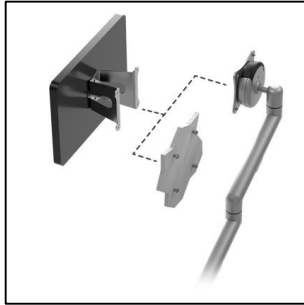

HMS700 Mounting

Parts overview

17. Dec. 2020
(Ku)

Tube

Wall

Multi

Table

Multi

Gooseneck

PoE

Cable

Tube Attachments for HMS705/707/710

Tube Attachments for HMS715/721

Wall Attachment for HMS705/707/710

Item: JSBRU003

Wall Attachment for HMS715/721

Item: JSBRU004

Multi-use Attachments for HMS705/707/710

Multi-use Attachments for HMS715/721

Table Stand for all HMS types

Item: JSBRU006

VESA Attachment for HMS types

Item: JSBRU005

or