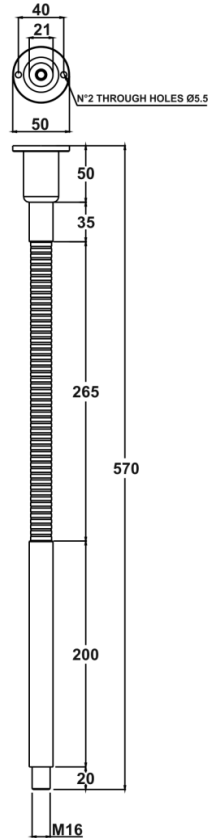

Gooseneck Bracket for HMS705/707/710

Item: JSBRU007

PoE (Power over Ethernet) Injector - DIN rail mounting

Item: JSPOU0P1

LAN OUT PoE

LAN IN

Power Supply 18-32V DC

PoE (Power over Ethernet) Injector – Switchboard mounting