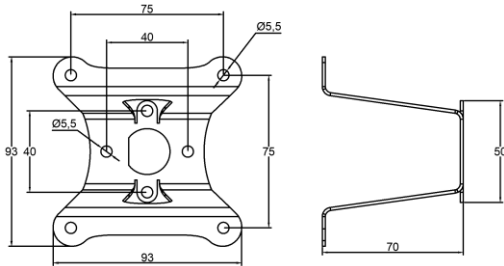

Item: JSBRU004

Multi-use Attachments for HMS705/707/710

Multi-use Attachments for HMS715/721

Table Stand for all HMS types

Item: JSBRU006

VESA Attachment for HMS types

Item: JSBRU005

or

Gooseneck Bracket for HMS705/707/710

Item: JSBRU007

PoE (Power over Ethernet) Injector - DIN rail mounting

Item: JSPOU0P1

LAN OUT PoE

LAN IN

Power Supply 18-32V DC

PoE (Power over Ethernet) Injector – Switchboard mounting