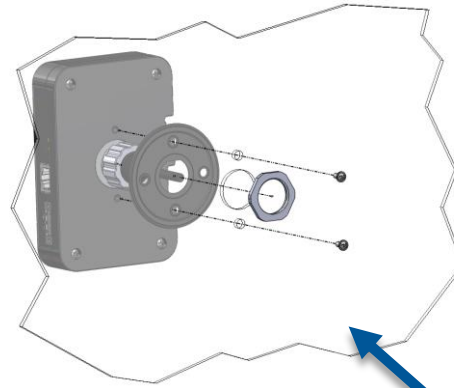

PoE (Power over Ethernet) Injector – Switchboard mounting

Item: JSPOU0P2

Switchboard