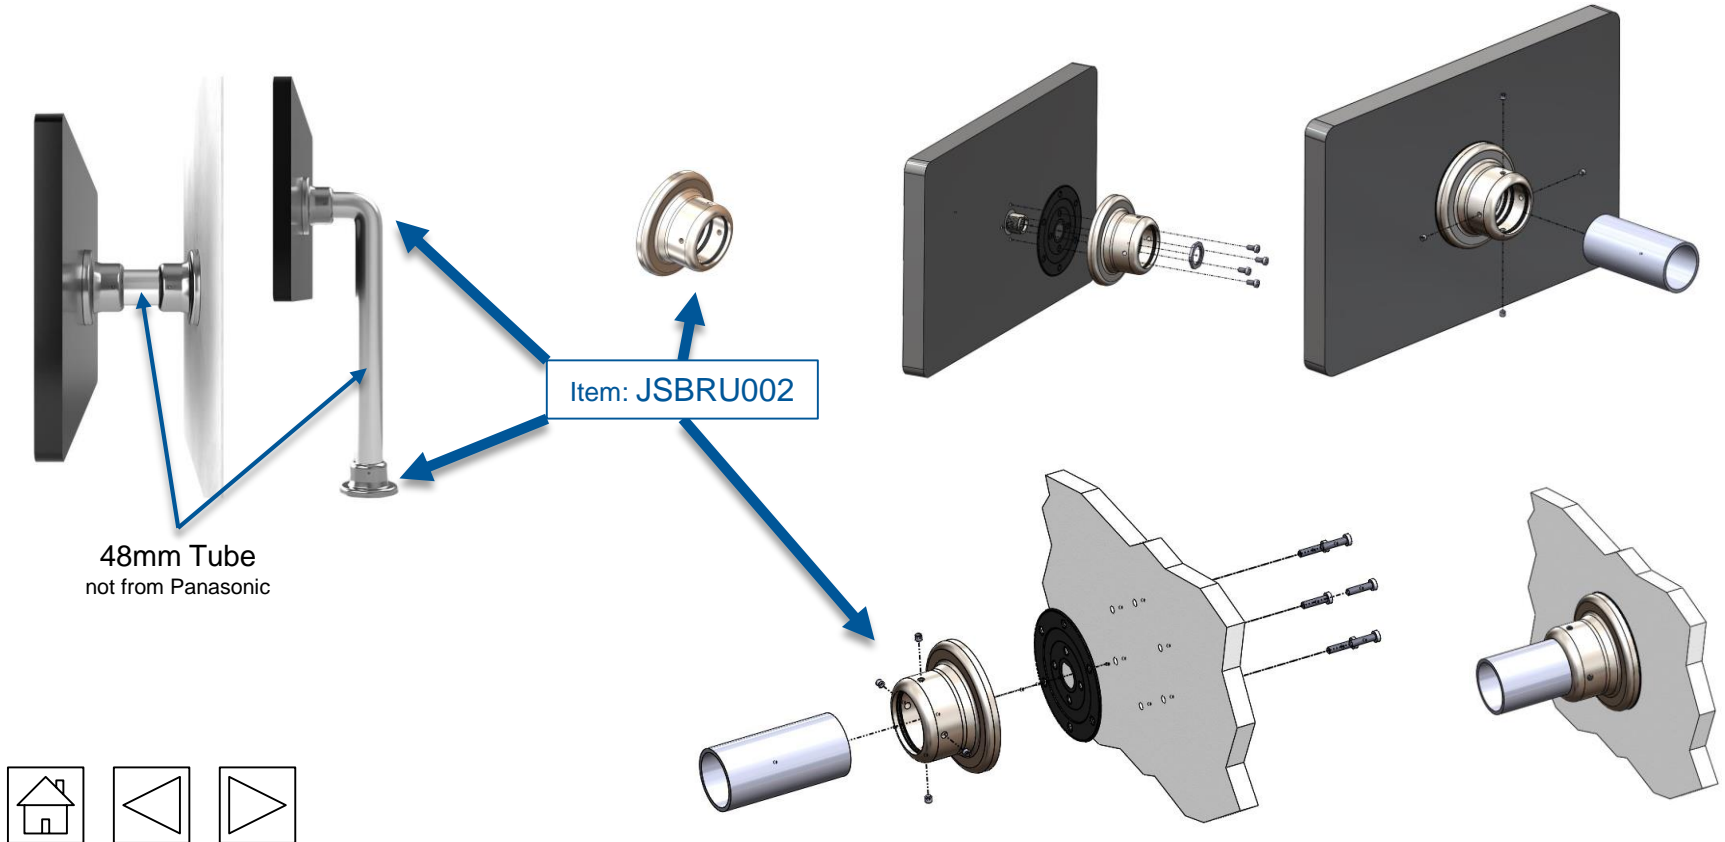

Gooseneck

PoE

Cable

Tube Attachments for HMS705/707/710

Tube Attachments for HMS715/721

Wall Attachment for HMS705/707/710

Item: JSBRU003

Wall Attachment for HMS715/721

Item: JSBRU004

Multi-use Attachments for HMS705/707/710

Multi-use Attachments for HMS715/721

Table Stand for all HMS types

Item: JSBRU006

VESA Attachment for HMS types

Item: JSBRU005

or

Gooseneck Bracket for HMS705/707/710

Item: JSBRU007

PoE (Power over Ethernet) Injector - DIN rail mounting

Item: JSPOU0P1

LAN OUT PoE

LAN IN

Power Supply 18-32V DC

PoE (Power over Ethernet) Injector – Switchboard mounting