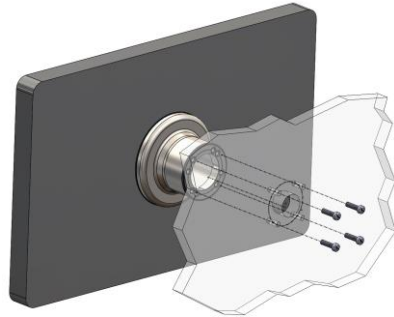

HMS700 Mounting

Parts overview

17. Dec. 2020
(Ku)

Tube

Wall

Multi

Table

Multi

Gooseneck

PoE

Cable

Tube Attachments for HMS705/707/710

Tube Attachments for HMS715/721

Wall Attachment for HMS705/707/710

Item: JSBRU003

Wall Attachment for HMS715/721

Item: JSBRU004

Multi-use Attachments for HMS705/707/710

Multi-use Attachments for HMS715/721

Table Stand for all HMS types

Item: JSBRU006

VESA Attachment for HMS types

Item: JSBRU005

or