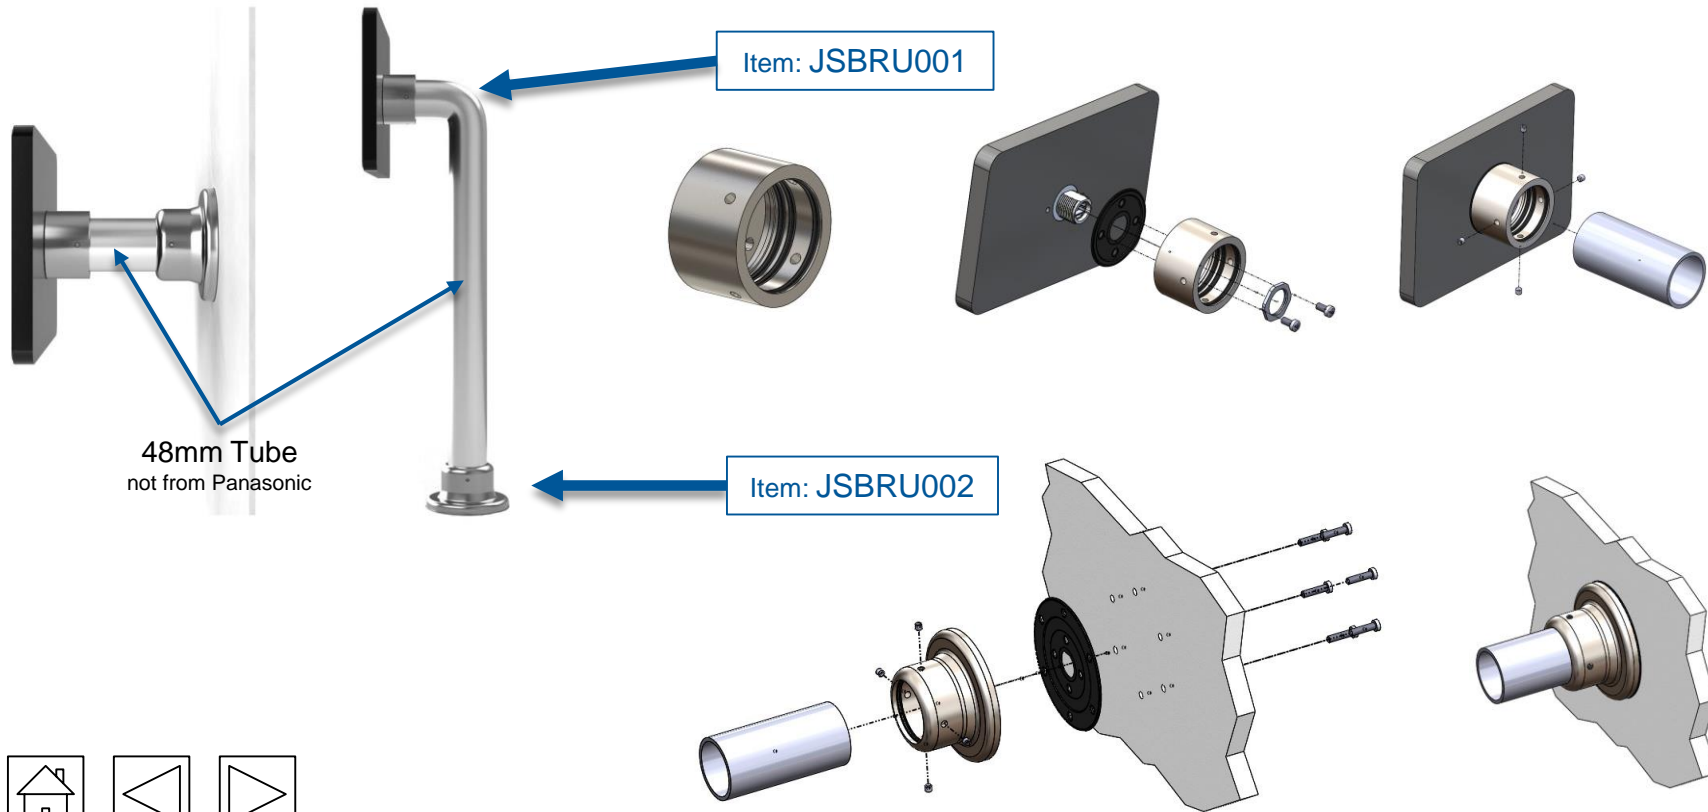

Gooseneck

PoE

Cable

Tube Attachments for HMS705/707/710

Tube Attachments for HMS715/721

Wall Attachment for HMS705/707/710

Item: JSBRU003

Wall Attachment for HMS715/721

Item: JSBRU004

Multi-use Attachments for HMS705/707/710

Multi-use Attachments for HMS715/721

Table Stand for all HMS types

Item: JSBRU006

VESA Attachment for HMS types

Item: JSBRU005

or

Gooseneck Bracket for HMS705/707/710

Item: JSBRU007

PoE (Power over Ethernet) Injector - DIN rail mounting

Item: JSPOU0P1

LAN OUT PoE

LAN IN

Power Supply 18-32V DC

PoE (Power over Ethernet) Injector – Switchboard mounting