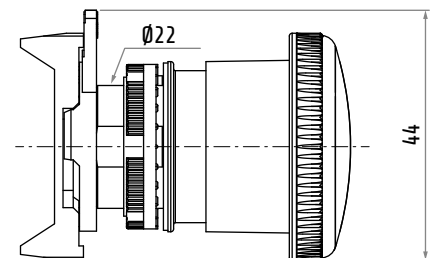

PPFN1R4N

PPFN1R4S

PPFN1R4...

PEGASUS SERIES TWIST TO RELEASE EMERGENCY MUSHROOM PUSH BUTTON WITH Ø40 CAP

Series	Pegasus
Type	emergency mushroom push button
Operation	twist to release
Cap	Ø40
Fixing	Ø22
Panel thickness	1 ... 6 mm
Drilling template compliance	IEC/EN60947-5-1 CENELEC EN50007
Mechanical life	0.3×10 ⁶ operations
IP rating	IP66 / IP67 / IP69K
Compliance	EN ISO 13850
Material	thermoplastic
Marking	CE, IMQ, RINA, UKCA

Code	Version
PPFN1R4N	solid
PPFN1R4S	vision

PPFN1R4N

PPFN1R4S

Dimensions in mm / Illustrations NOT in scale