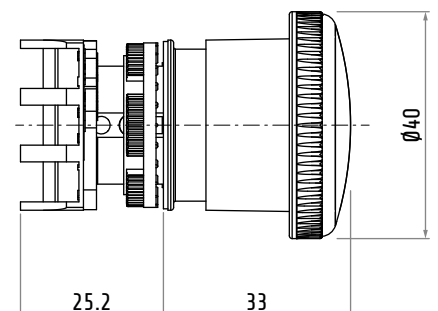

PPFN1R4N

PPFN1R4S

PPFN1R4...

PEGASUS SERIES TWIST TO RELEASE EMERGENCY MUSHROOM PUSH BUTTON WITH Ø40 CAP

Series	Pegasus
Type	emergency mushroom push button
Operation	twist to release
Cap	Ø40
Fixing	Ø22
Panel thickness	1 ... 6 mm
Drilling template compliance	IEC/EN60947-5-1 CENELEC EN50007
Mechanical life	0.3×10 ⁶ operations
IP rating	IP66 / IP67 / IP69K
Compliance	EN ISO 13850
Material	thermoplastic
Marking	CE, IMQ, RINA, UKCA

Code	Version
PPFN1R4N	solid
PPFN1R4S	vision

PPFN1R4N

PPFN1R4S

Dimensions in mm / Illustrations NOT in scale