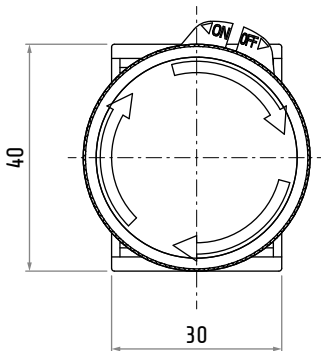

PPFN1R4N

PPFN1R4S

PPFN1R4...

PEGASUS SERIES TWIST TO RELEASE EMERGENCY MUSHROOM PUSH BUTTON WITH Ø40 CAP

Series	Pegasus
Type	emergency mushroom push button
Operation	twist to release
Cap	Ø40
Fixing	Ø22
Panel thickness	1 ... 6 mm
Drilling template compliance	IEC/EN60947-5-1 CENELEC EN50007
Mechanical life	0.3×10 ⁶ operations
IP rating	IP66 / IP67 / IP69K
Compliance	EN ISO 13850
Material	thermoplastic
Marking	CE, IMQ, RINA, UKCA

Code	Version
PPFN1R4N	solid
PPFN1R4S	vision

PPFN1R4N

PPFN1R4S

Dimensions in mm / Illustrations NOT in scale