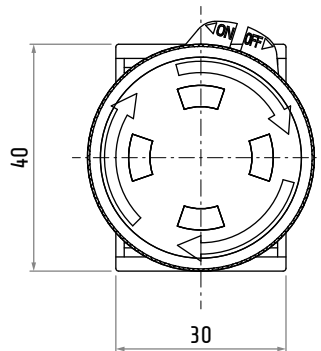

PPFN1R4N

PPFN1R4S

PPFN1R4...

PEGASUS SERIES TWIST TO RELEASE EMERGENCY MUSHROOM PUSH BUTTON WITH Ø40 CAP

Series	Pegasus
Type	emergency mushroom push button
Operation	twist to release
Cap	Ø40
Fixing	Ø22
Panel thickness	1 ... 6 mm
Drilling template compliance	IEC/EN60947-5-1 CENELEC EN50007
Mechanical life	0.3×10 ⁶ operations
IP rating	IP66 / IP67 / IP69K
Compliance	EN ISO 13850
Material	thermoplastic
Marking	CE, IMQ, RINA, UKCA

Code	Version
PPFN1R4N	solid
PPFN1R4S	vision

PPFN1R4N

PPFN1R4S

Dimensions in mm / Illustrations NOT in scale